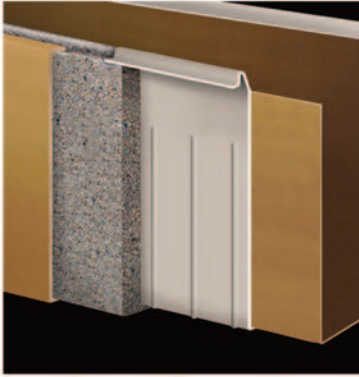

# Superior Quad Wall Protection

Metal Inner Liner  
Bonded to  
High Impact ABS Fiberlon®  
Poly-Ribbed Liner  
Bonded to  
5000 PSI Reinforced  
Concrete  
Bonded to  
48 oz. Bronze Shell or  
Stainless Steel