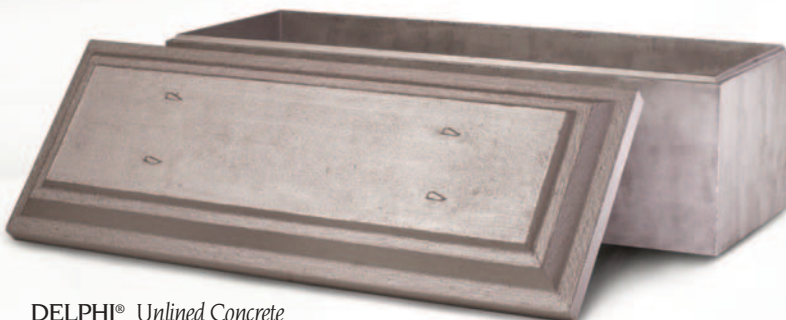

# Security & Protection

**PROTECTIVE LINED BURIAL VAULT**

Steel reinforcement, Doric's exclusive Integra-Seal® which joins the lid and base, and thermoformed inner liner provide added strength for the ultimate in protection.

# Basic Double Wall Protection

TIARA® Durapreme® Liner, Dome Cover

Durapreme® Liner  
Bonded to  
Decorative Finish  
5000 PSI Reinforced  
Concrete

TIARA® Durapreme® Liner, Flat Cover

TITAN® Durapreme® Liner