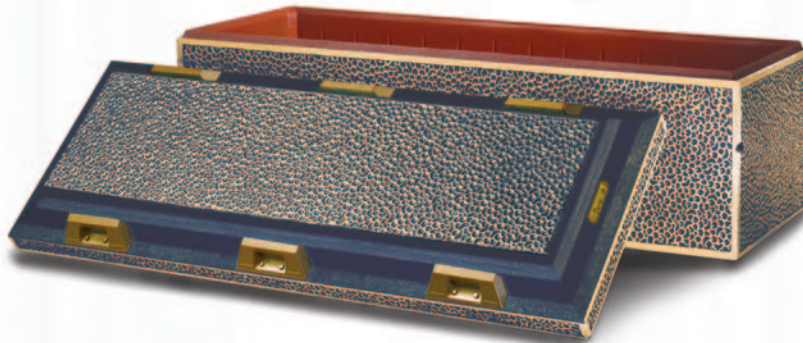

Midnight Blue Base
Metallic Gold Highlight