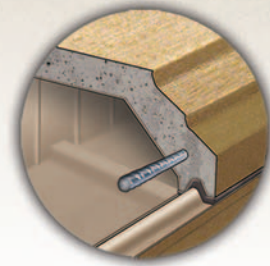

STEEL REINFORCED COVER