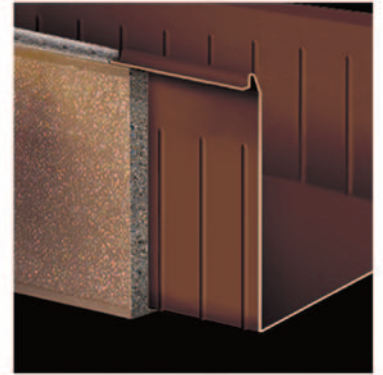

# Basic Double Wall Protection

TIARA® Durapreme® Liner, Dome Cover

Durapreme® Liner  
Bonded to  
Decorative Finish  
5000 PSI Reinforced  
Concrete

TIARA® Durapreme® Liner, Flat Cover

TITAN® Durapreme® Liner