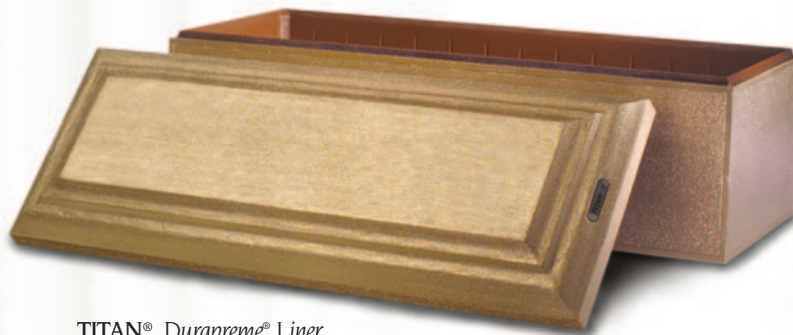

TITAN® Durapreme® Liner