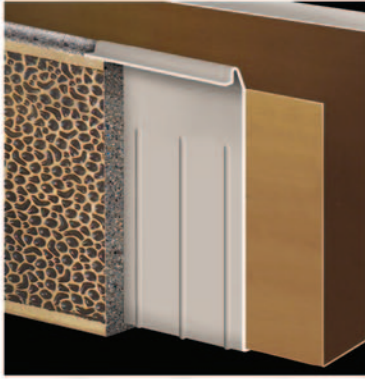

Premium Triple Wall Protection

Metal Inner Liner
Bonded to
High Impact ABS Fiberlon®
Poly-Ribbed Liner
Bonded to
Decorative Finish
5000 PSI Reinforced
Concrete