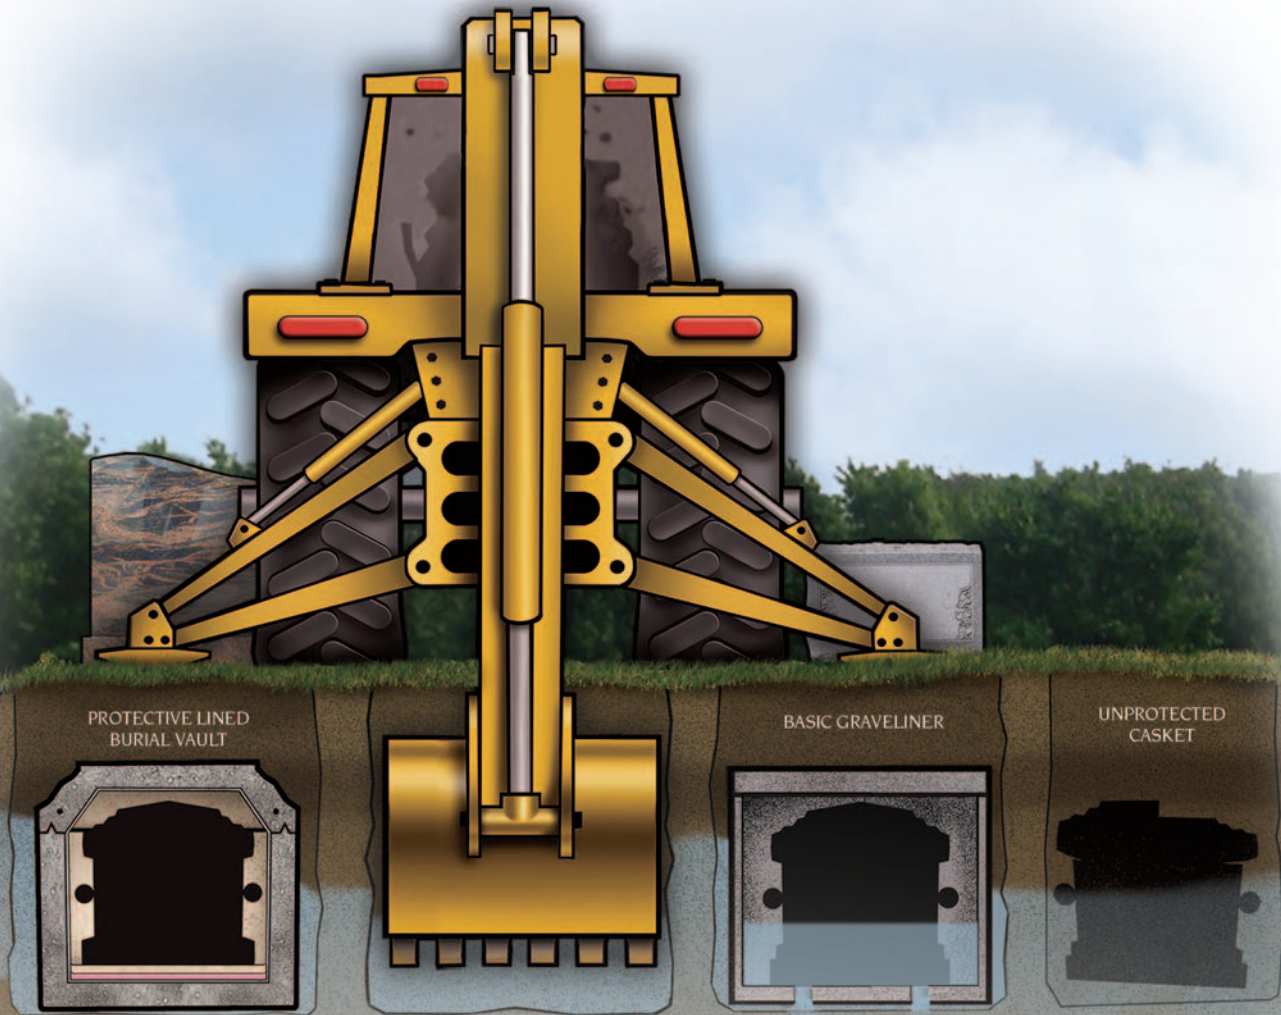

# Lined Concrete Burial Vaults

**VANDEN BOOMEN**  
BURIAL VAULTS, INC

# Security & Protection

**PROTECTIVE LINED BURIAL VAULT**

Steel reinforcement, Doric's exclusive Integra-Seal® which joins the lid and base, and thermoformed inner liner provide added strength for the ultimate in protection.

**BASIC GRAVELINER**

An unsealed concrete box allows ground water to enter the container through drainage holes in the bottom and around the unsealed cover.

**UNPROTECTED CASKET**

A casket which does not have outer protection will eventually collapse under soil pressure and the weight of cemetery maintenance equipment.

The backhoe, the preferred choice to open a grave, weighs in excess of ten tons. This weight, the daily grind of cemetery equipment and the constant forces of soil pressure reinforces the need for protection. To combat these forces, Doric manufactures one of the strongest lined concrete burial vaults in the industry today. Doric vaults are lined with our exclusive poly-ribbed liners which contain the contents inside the vault, thus protecting our environment. The cover, where the forces are the greatest, is steel reinforced for added protection to an already premium vault.