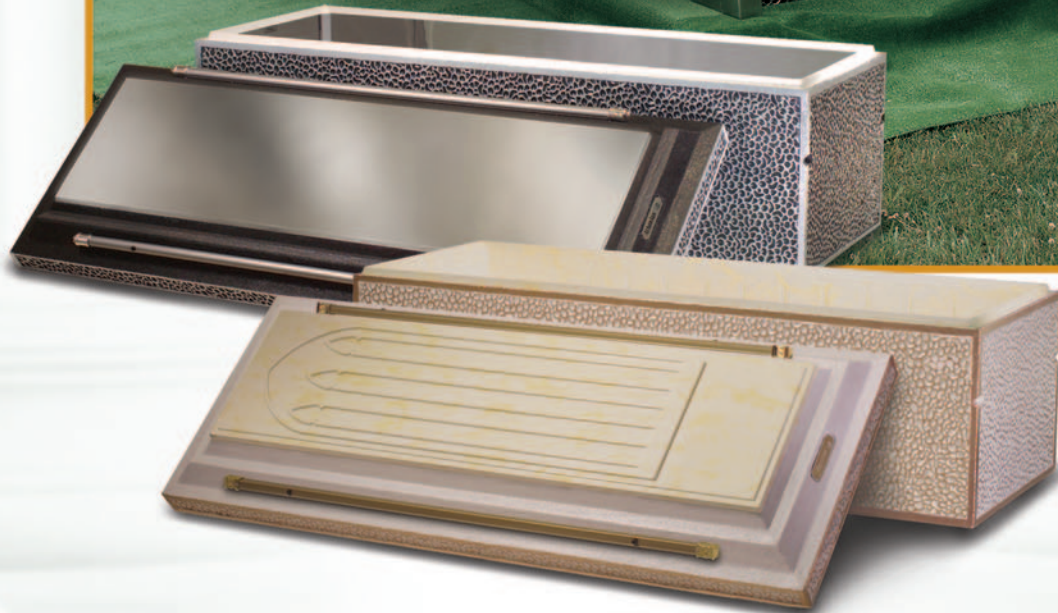

# Lined Concrete Burial Vaults

**VANDEN BOOMEN**  
BURIAL VAULTS, INC

# Security & Protection

**PROTECTIVE LINED BURIAL VAULT**

Steel reinforcement, Doric's exclusive Integra-Seal® which joins the lid and base, and thermoformed inner liner provide added strength for the ultimate in protection.

**BASIC GRAVELINER**

An unsealed concrete box allows ground water to enter the container through drainage holes in the bottom and around the unsealed cover.

**UNPROTECTED CASKET**

A casket which does not have outer protection will eventually collapse under soil pressure and the weight of cemetery maintenance equipment.

The backhoe, the preferred choice to open a grave, weighs in excess of ten tons. This weight, the daily grind of cemetery equipment and the constant forces of soil pressure reinforces the need for protection. To combat these forces, Doric manufactures one of the strongest lined concrete burial vaults in the industry today. Doric vaults are lined with our exclusive poly-ribbed liners which contain the contents inside the vault, thus protecting our environment. The cover, where the forces are the greatest, is steel reinforced for added protection to an already premium vault.